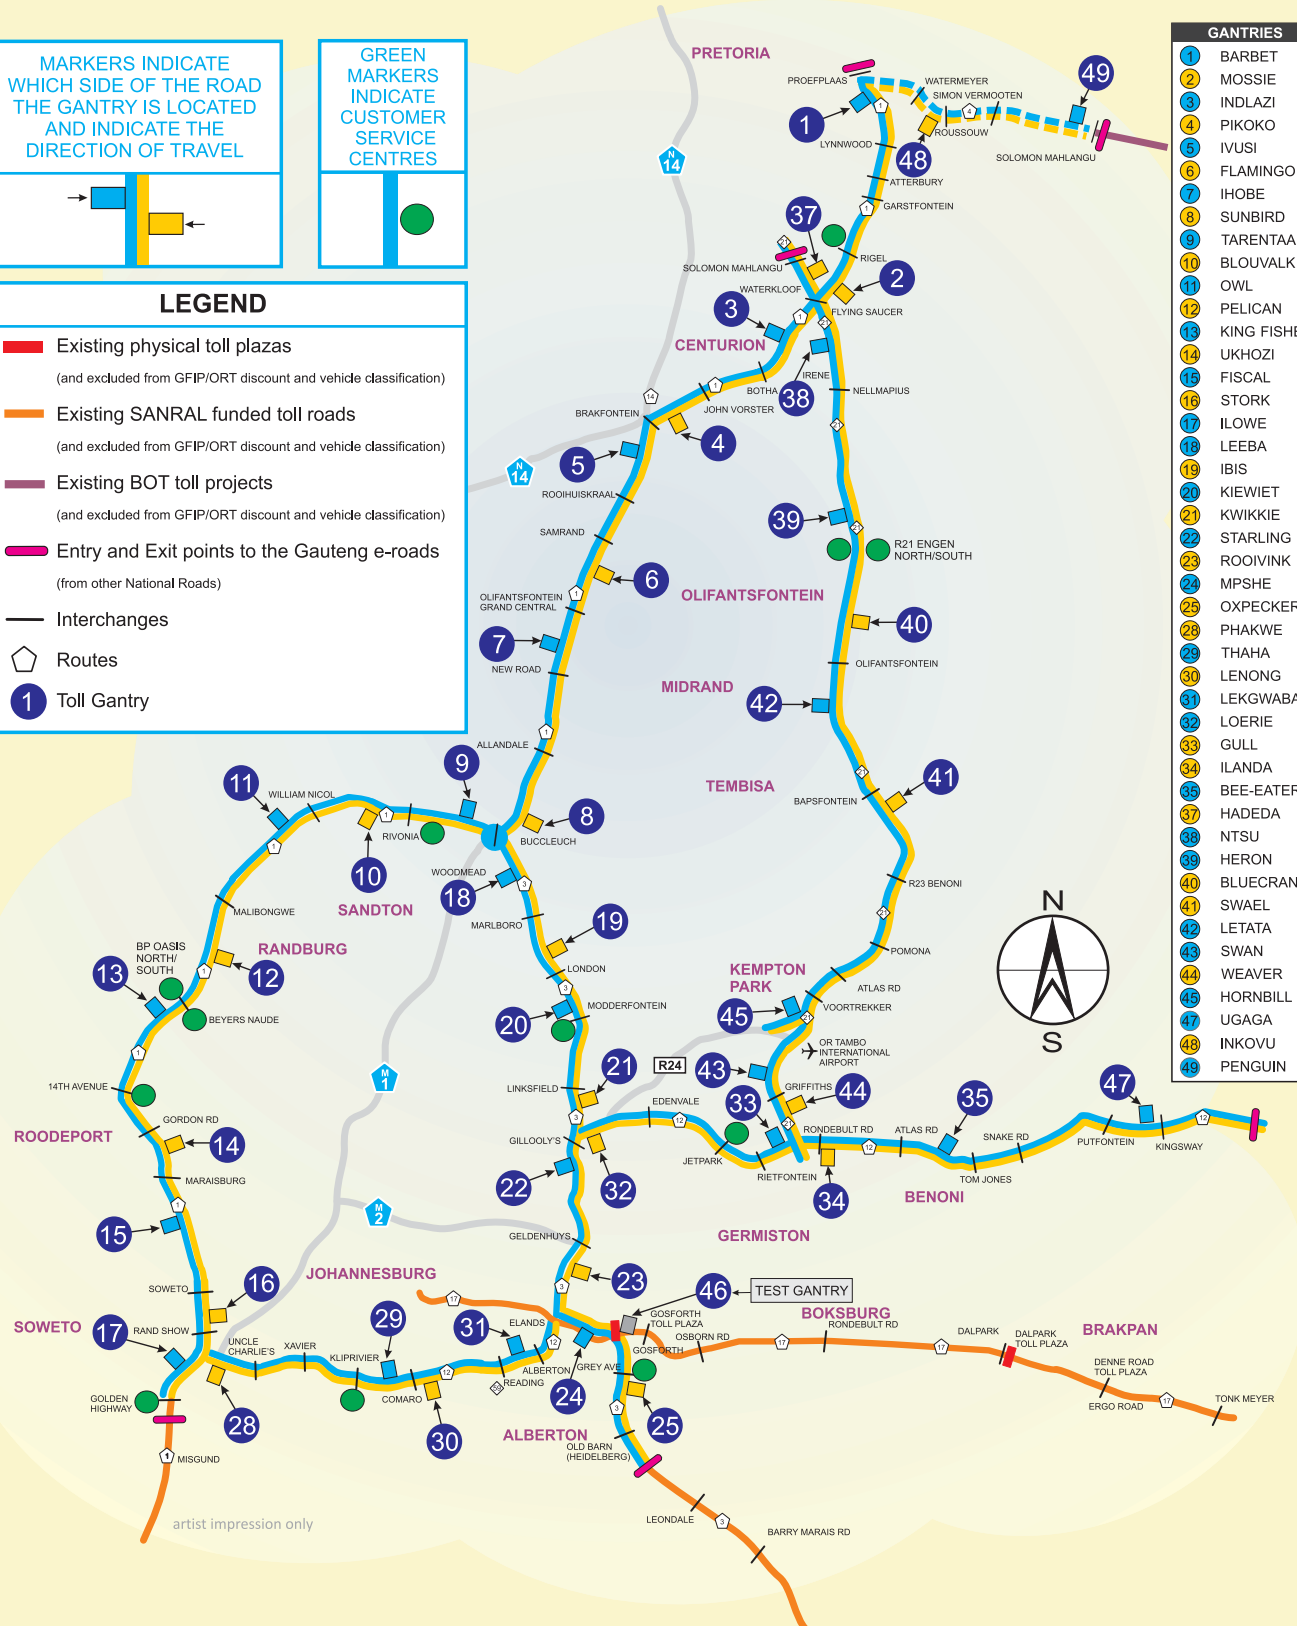

MARKERS INDICATE WHICH SIDE OF THE ROAD THE GANTRY IS LOCATED AND INDICATE THE DIRECTION OF TRAVEL

GREEN MARKERS INDICATE CUSTOMER SERVICE CENTRES

LEGEND

- █ Existing physical toll plazas
(and excluded from GFIP/ORT discount and vehicle classification)
- █ Existing SANRAL funded toll roads
(and excluded from GFIP/ORT discount and vehicle classification)
- █ Existing BOT toll projects
(and excluded from GFIP/ORT discount and vehicle classification)
- █ Entry and Exit points to the Gauteng e-roads
(from other National Roads)
- Interchanges
- ◻ Routes
- 1 Toll Gantry

GANTRIES	
1	BARBET
2	MOSSIE
3	INDLAZI
4	PIKOKO
5	IVUSI
6	FLAMINGO
7	IHOBE
8	SUNBIRD
9	TARENTAAL
10	BLOUVALK
11	OWL
12	PELICAN
13	KING FISHER
14	UKHOZI
15	FISCAL
16	STORK
17	ILOWE
18	LEEBA
19	IBIS
20	KIEWIET
21	KWIKKIE
22	STARLING
23	ROOIVINK
24	MPSHE
25	OXPECKER
26	PHAKWE
27	THAHA
28	LENONG
29	LEKGWABA
30	LOERIE
31	GULL
32	ILANDA
33	BEE-EATER
34	HADEDA
35	NTSU
36	HERON
37	BLUECRANE
38	SWAEL
39	LETATA
40	SWAN
41	WEAVER
42	HORNBILL
43	UGAGA
44	INKOVU
45	PENGUIN

artist impression only